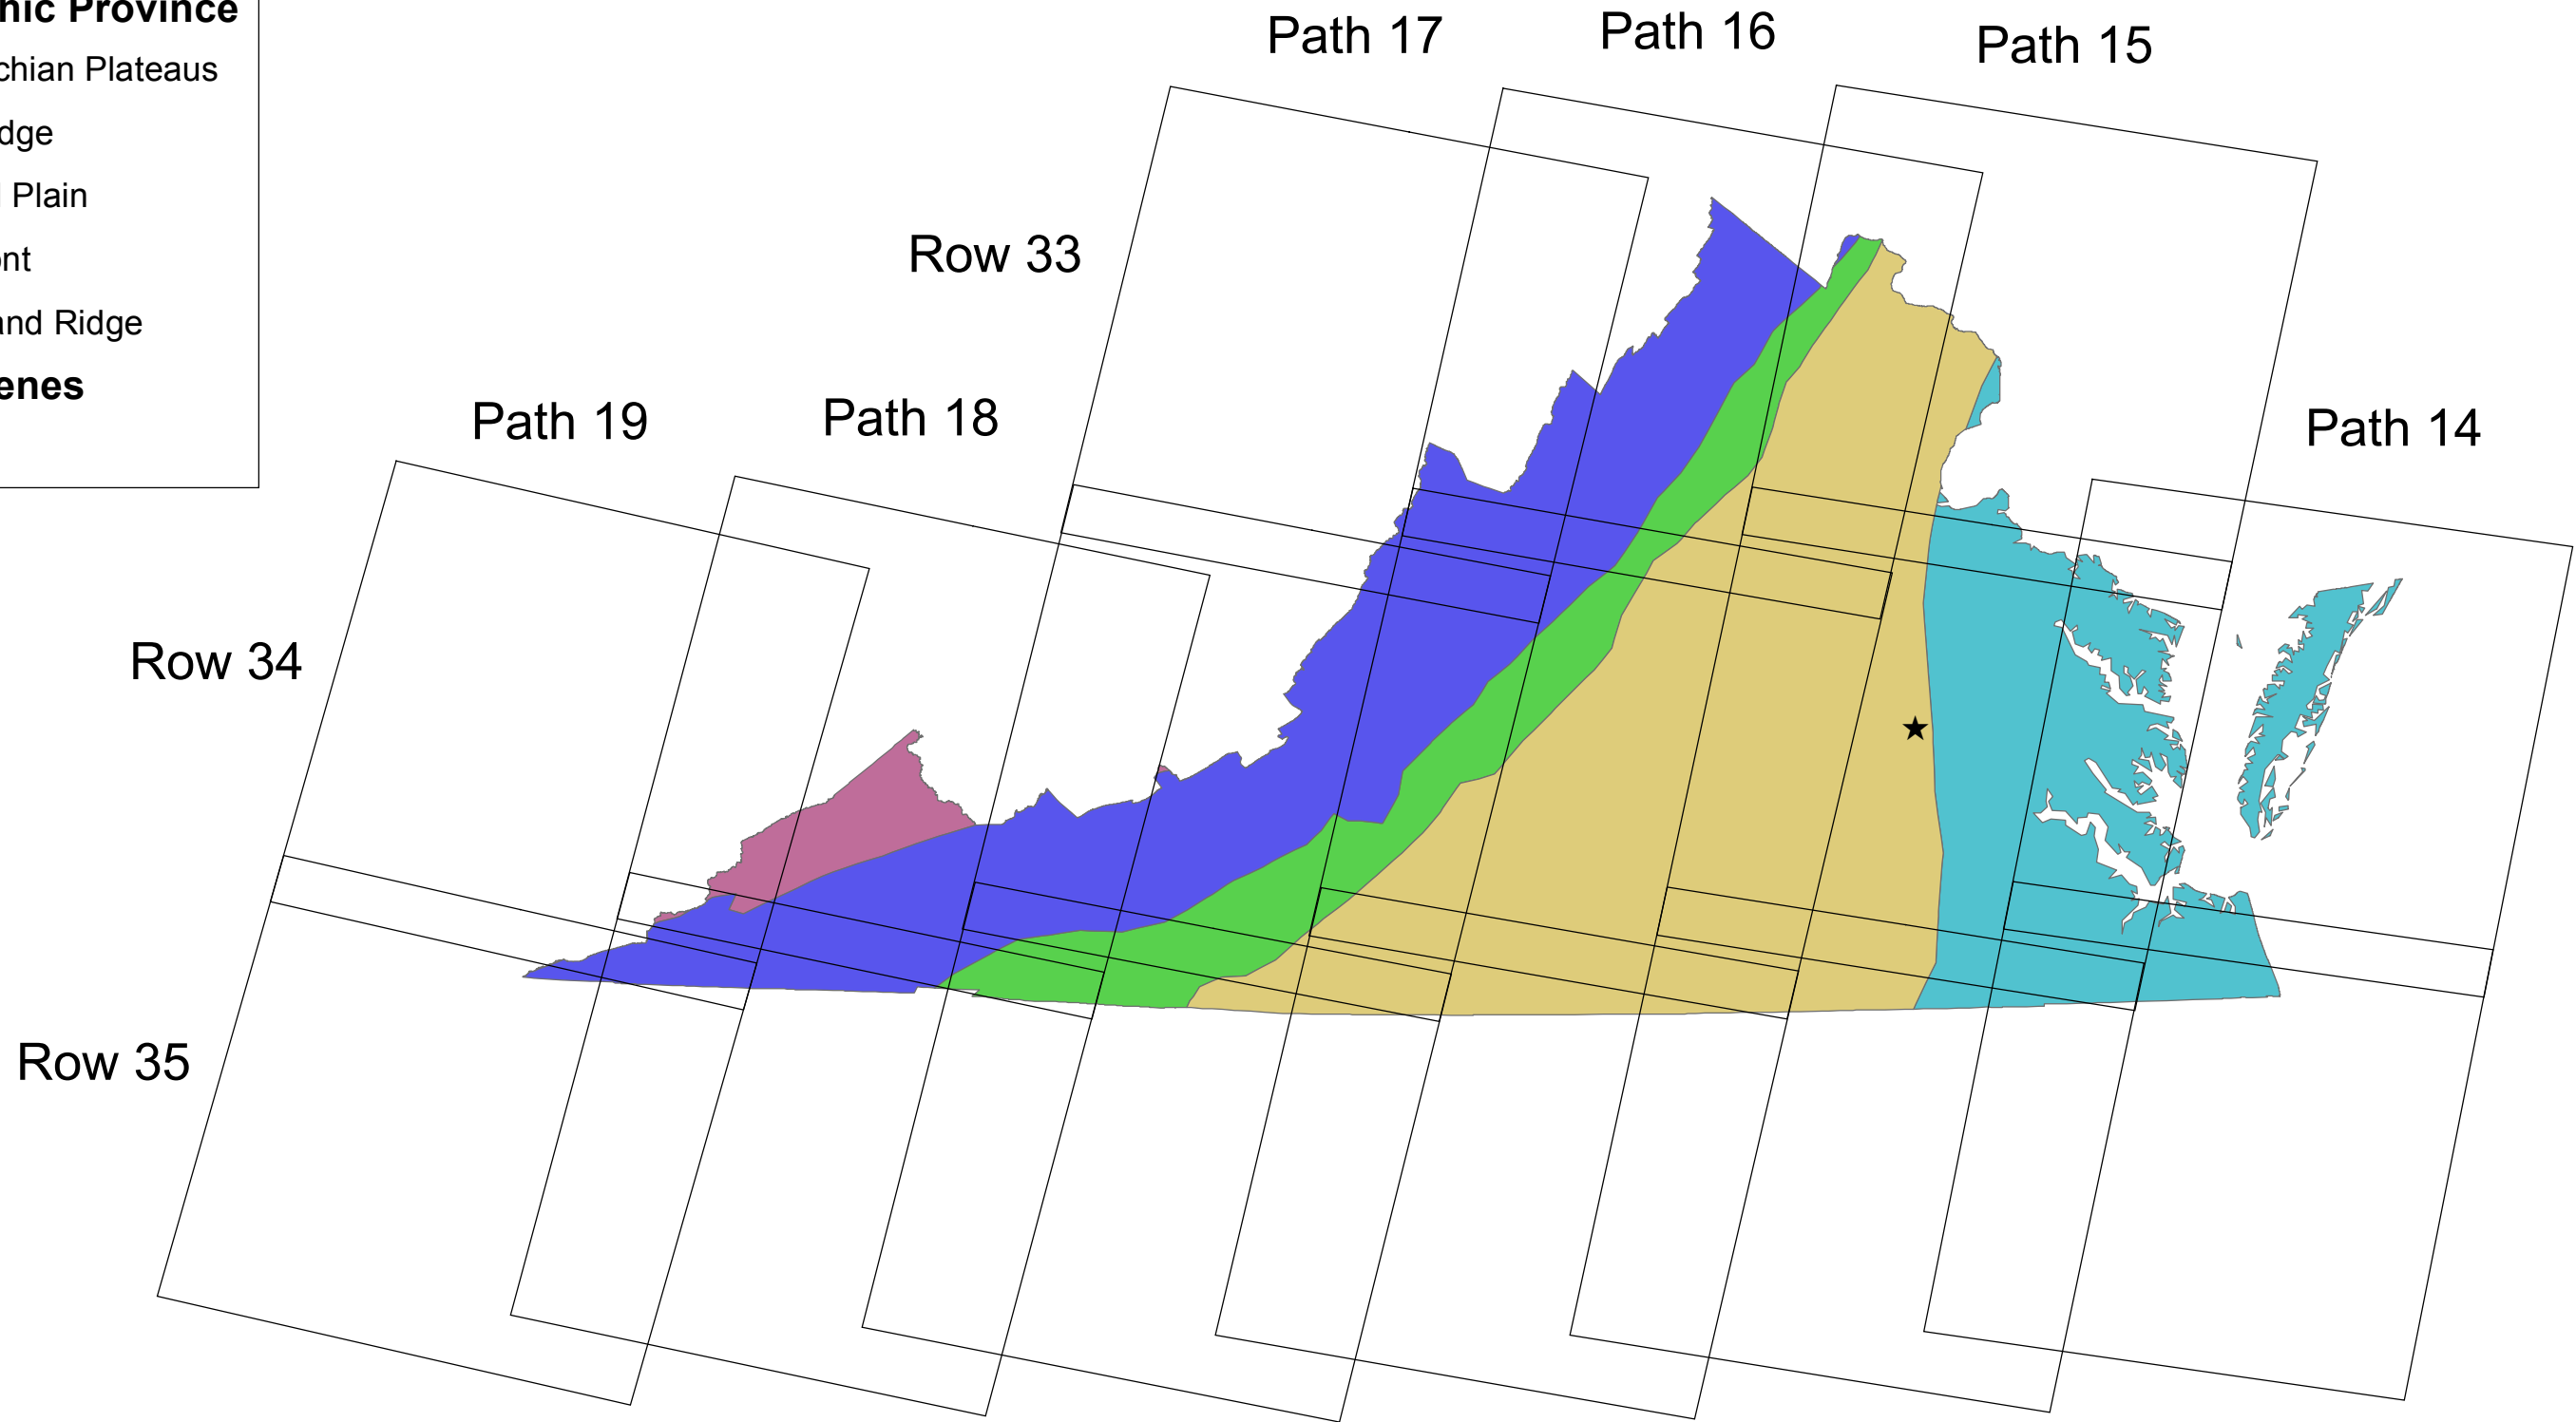

# Boundaries of Virginia Landsat Scenes

**Legend**

- ★ Richmond
- Physiographic Province**
- Appalachian Plateaus
- Blue Ridge
- Coastal Plain
- Piedmont
- Valley and Ridge
- Landsat Scenes**
- 

Currently two Landsat satellites are orbiting the earth, Landsat 5 (TM) and Landsat 7 (ETM+). Each Landsat scene covers an area of approximately 185 by 180 kilometers. Scenes overlap one another and are referenced by their Path and Row number. The above 15 scenes are needed to cover the entire state of Virginia.