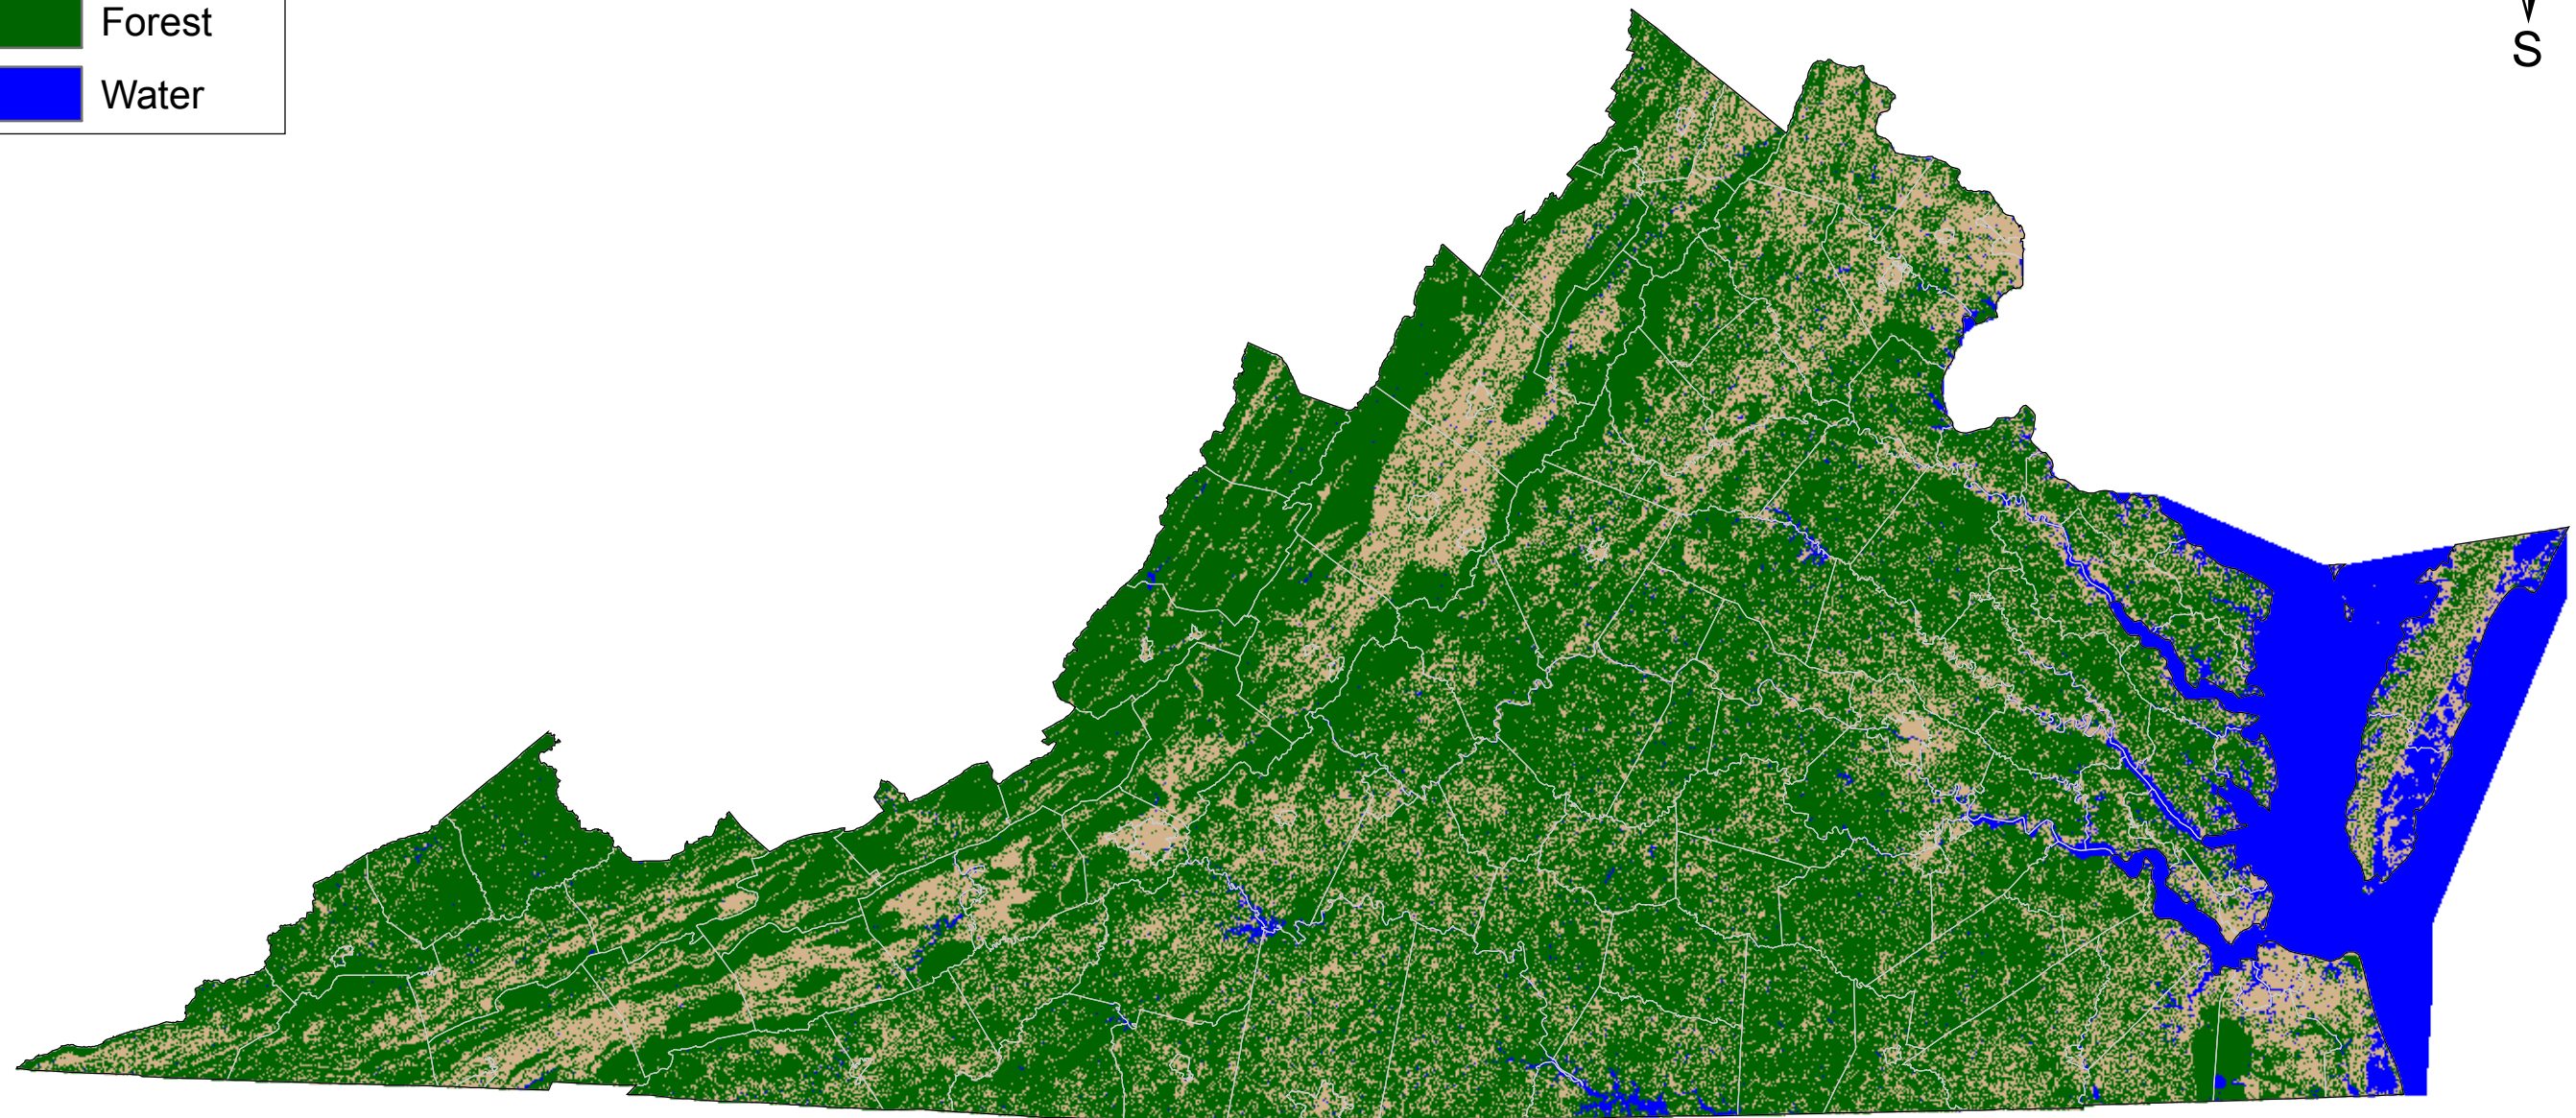

Forest Cover of Virginia in 2000

Data Source: Virginia Department of Forestry