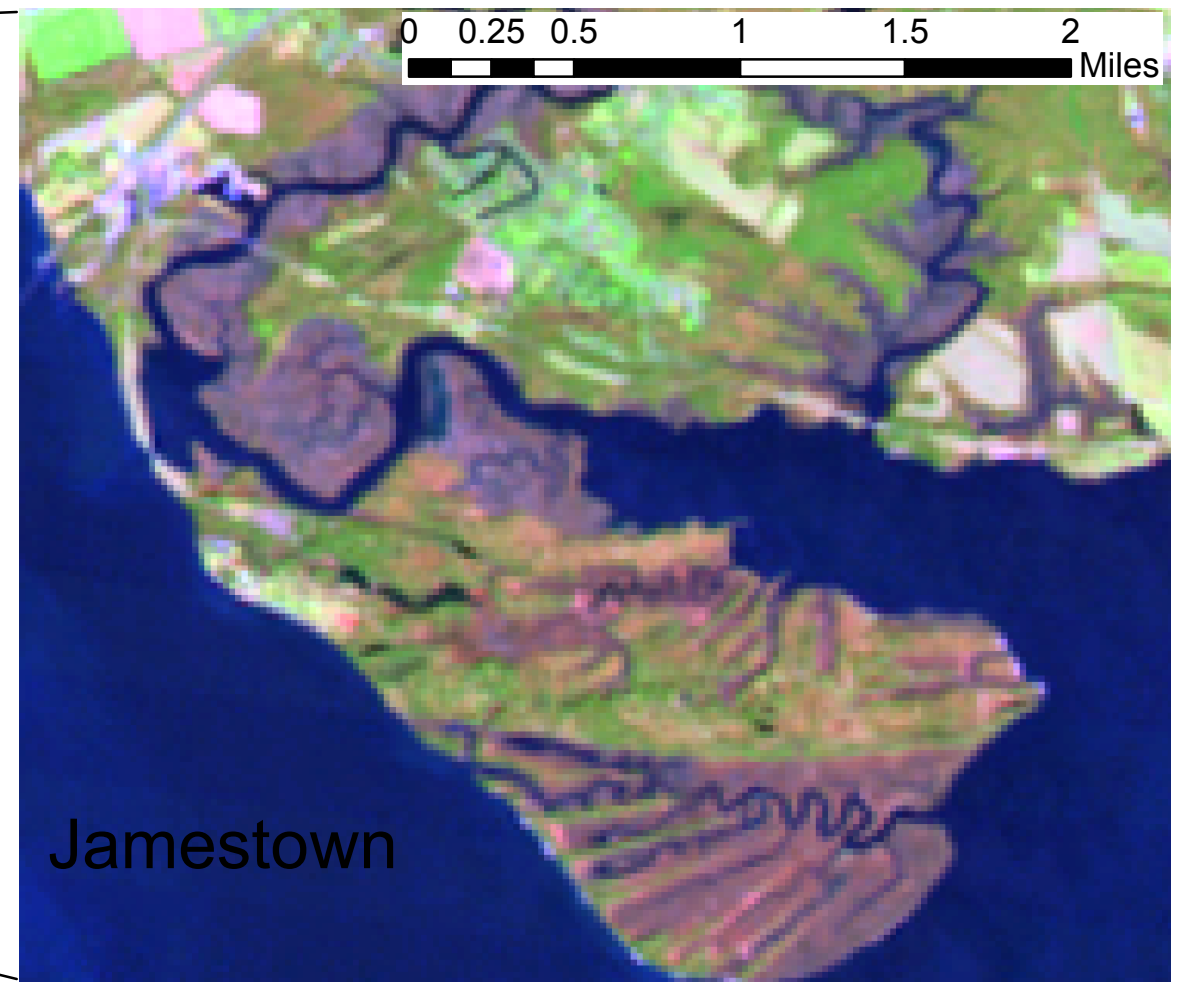

# Satellite Imagery of the Williamsburg and Jamestown Area

Landsat Imagery from April 5, 2004  
shown with 542 band combination.

Related SOLs: ES. 3b, and VS. 3b and 4c.