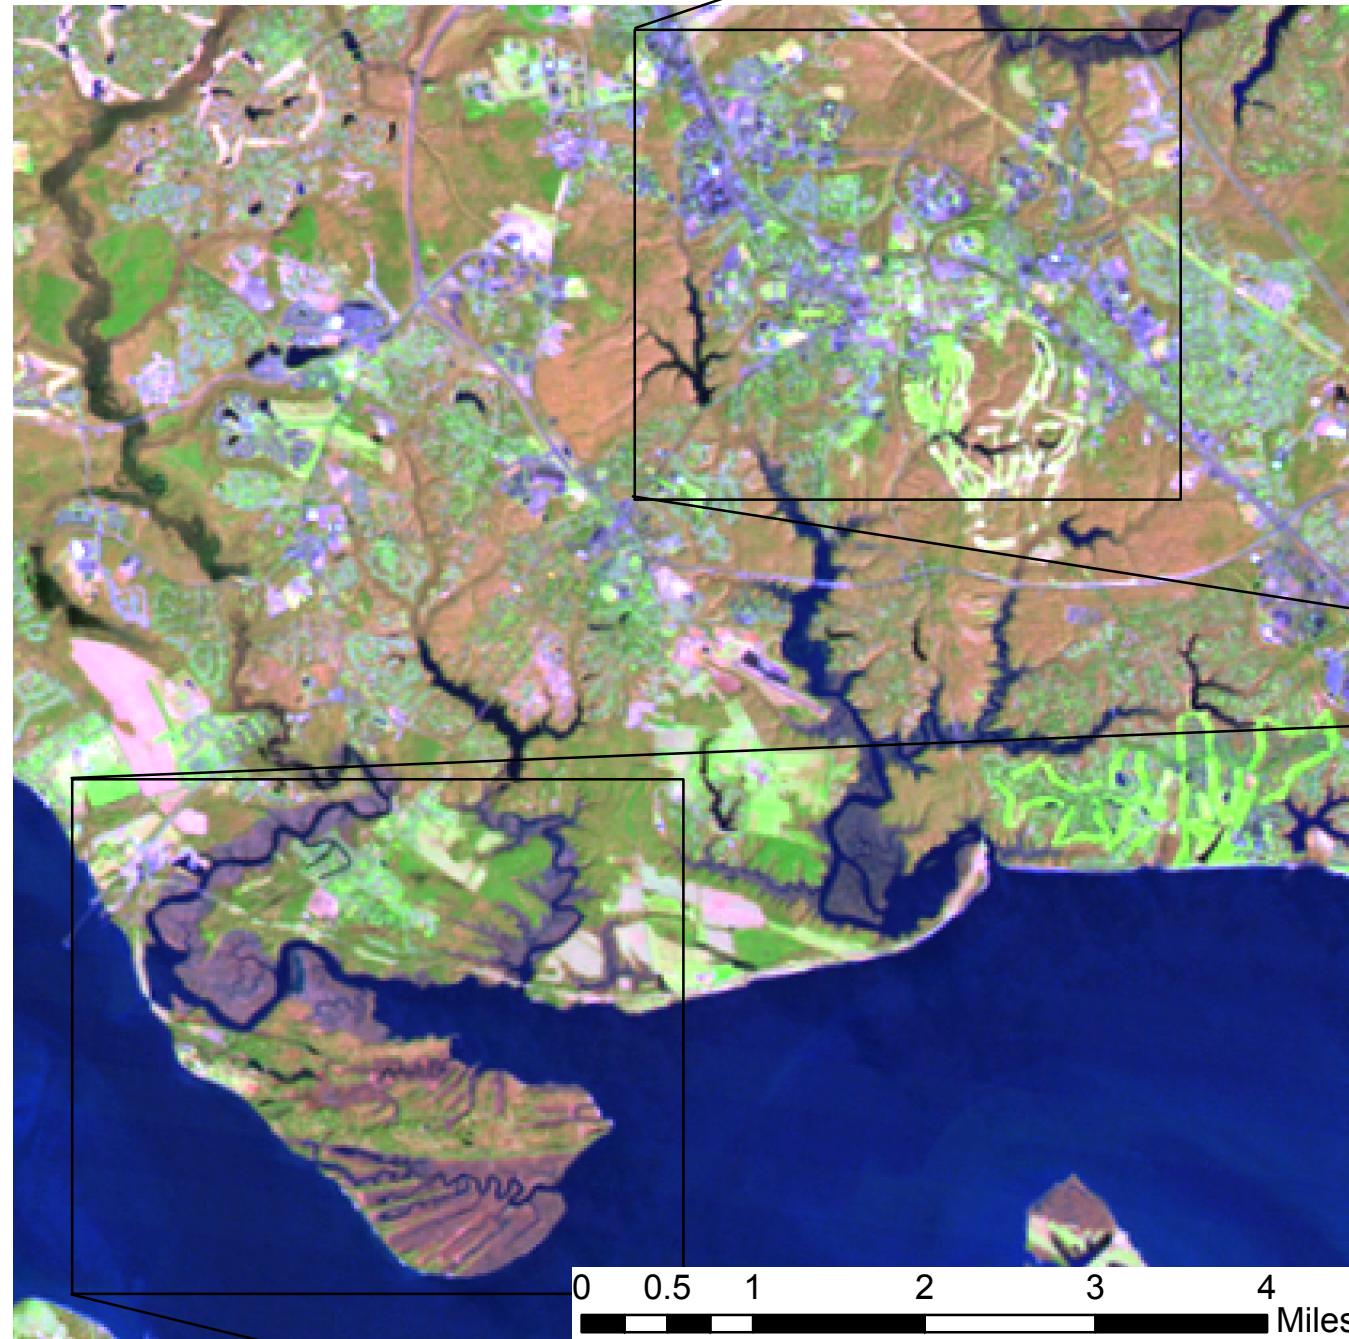

# Satellite Imagery of the Williamsburg and Jamestown Area

Landsat Imagery from April 5, 2004  
shown with 542 band combination.

Related SOLs: ES. 3b, and VS. 3b and 4c.