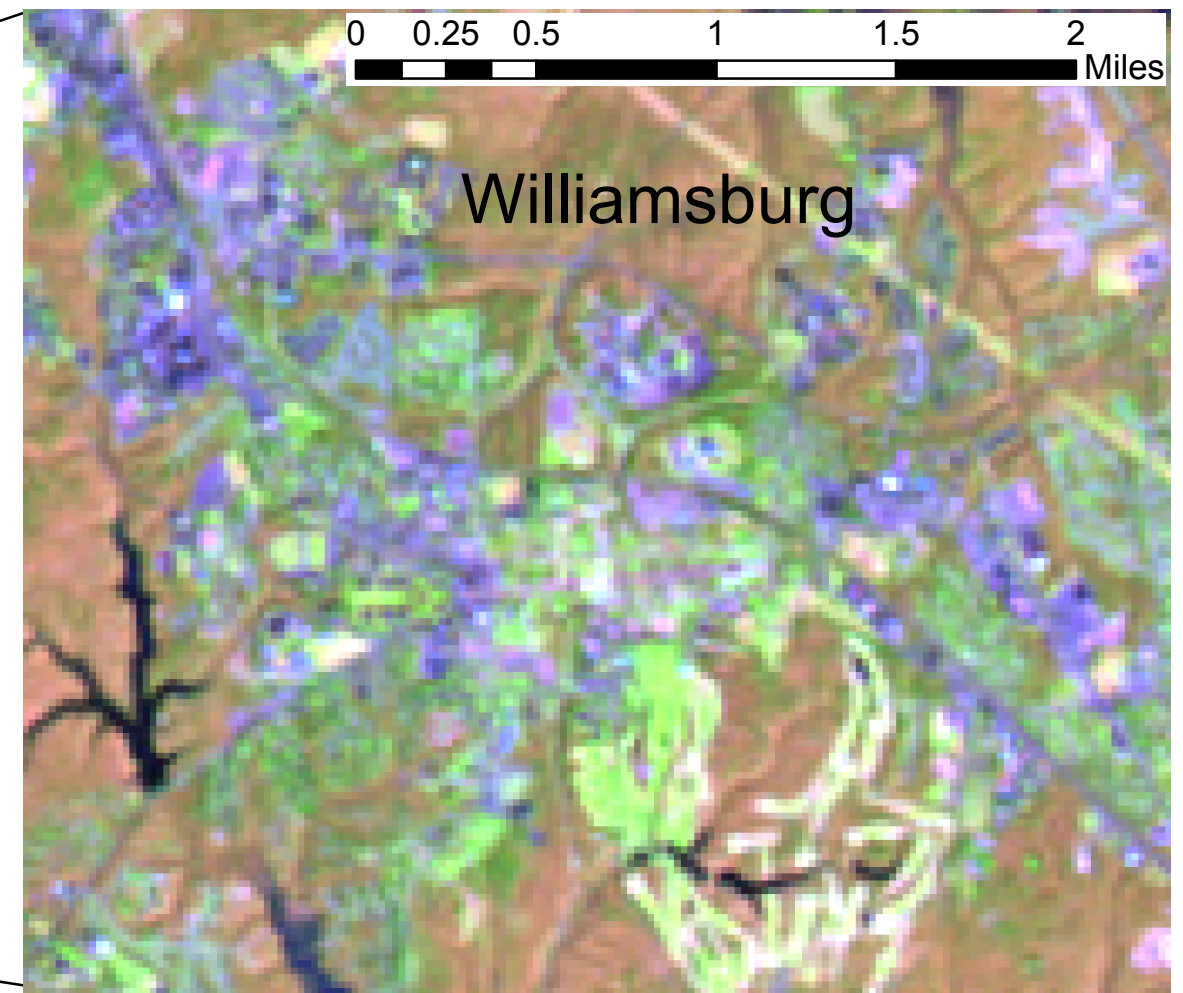

# Satellite Imagery of the Williamsburg and Jamestown Area

Landsat Imagery from April 5, 2004  
shown with 542 band combination.

Related SOLs: ES. 3b, and VS. 3b and 4c.