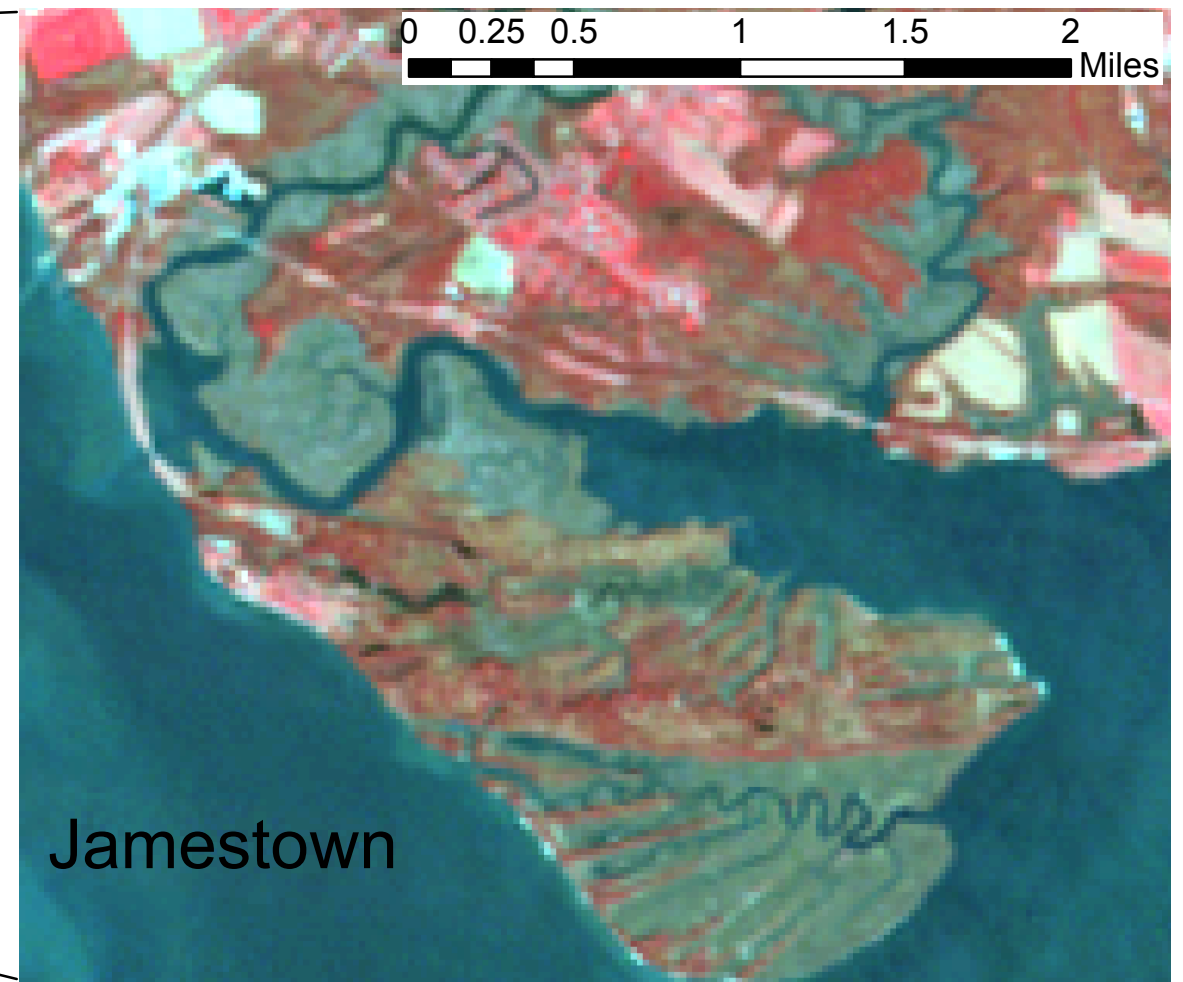

# Satellite Imagery of the Williamsburg and Jamestown Area

Landsat Imagery from April 5, 2004  
shown with 432 band combination.

Related SOLs: ES. 3b, and VS. 3b and 4c.