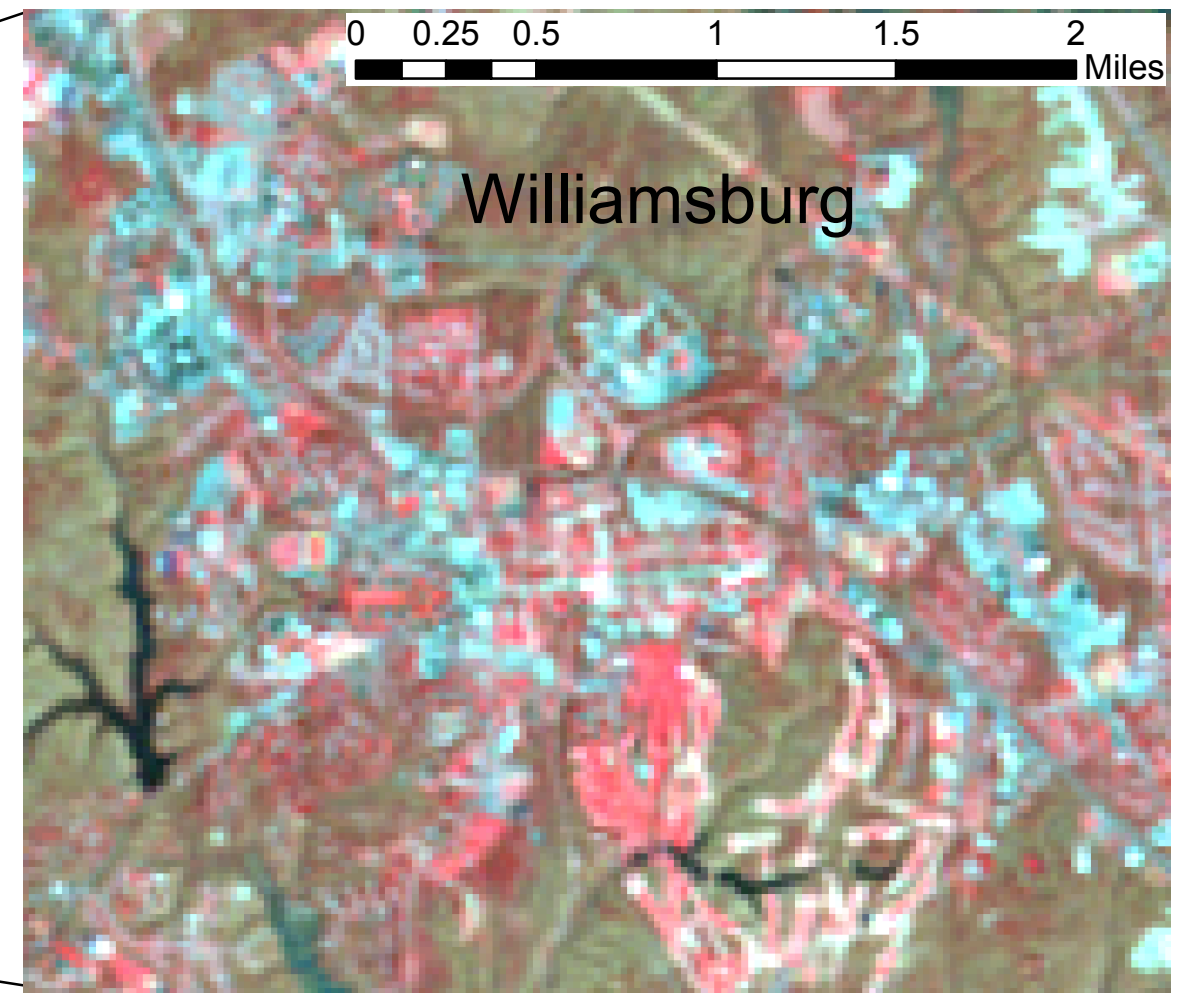

# Satellite Imagery of the Williamsburg and Jamestown Area

Landsat Imagery from April 5, 2004  
shown with 432 band combination.

Related SOLs: ES. 3b, and VS. 3b and 4c.