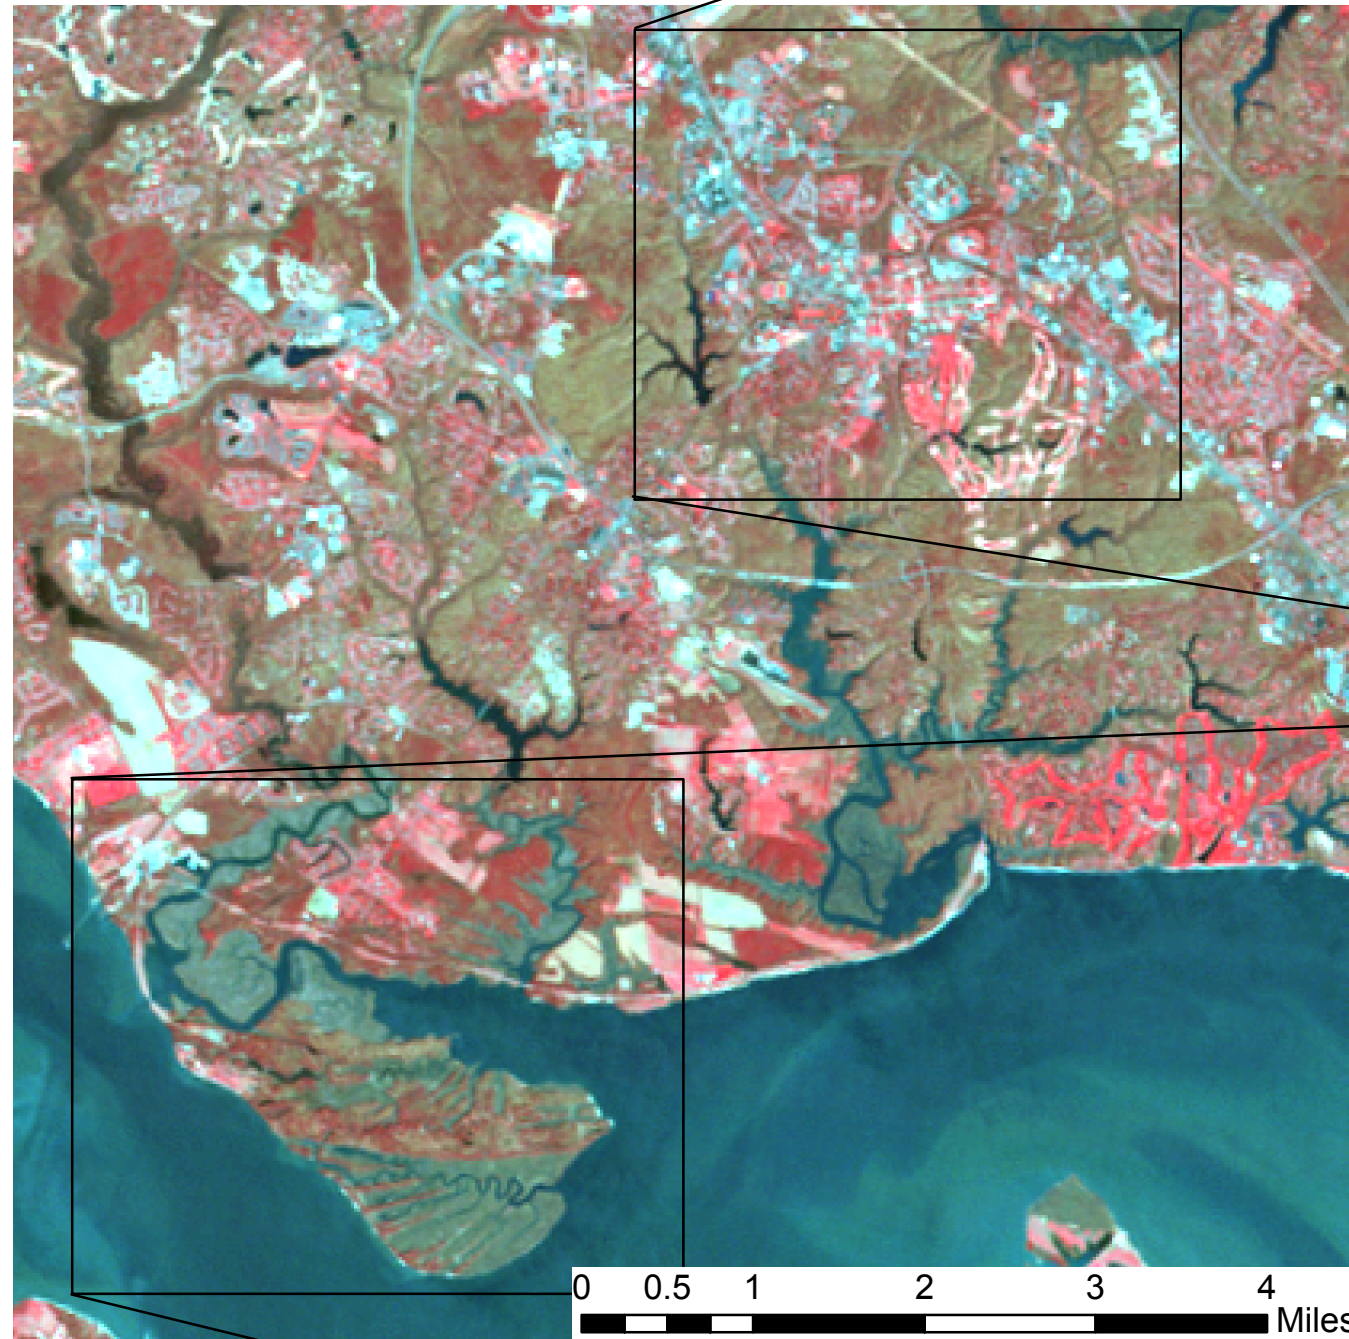

# Satellite Imagery of the Williamsburg and Jamestown Area

Landsat Imagery from April 5, 2004  
shown with 432 band combination.

Related SOLs: ES. 3b, and VS. 3b and 4c.