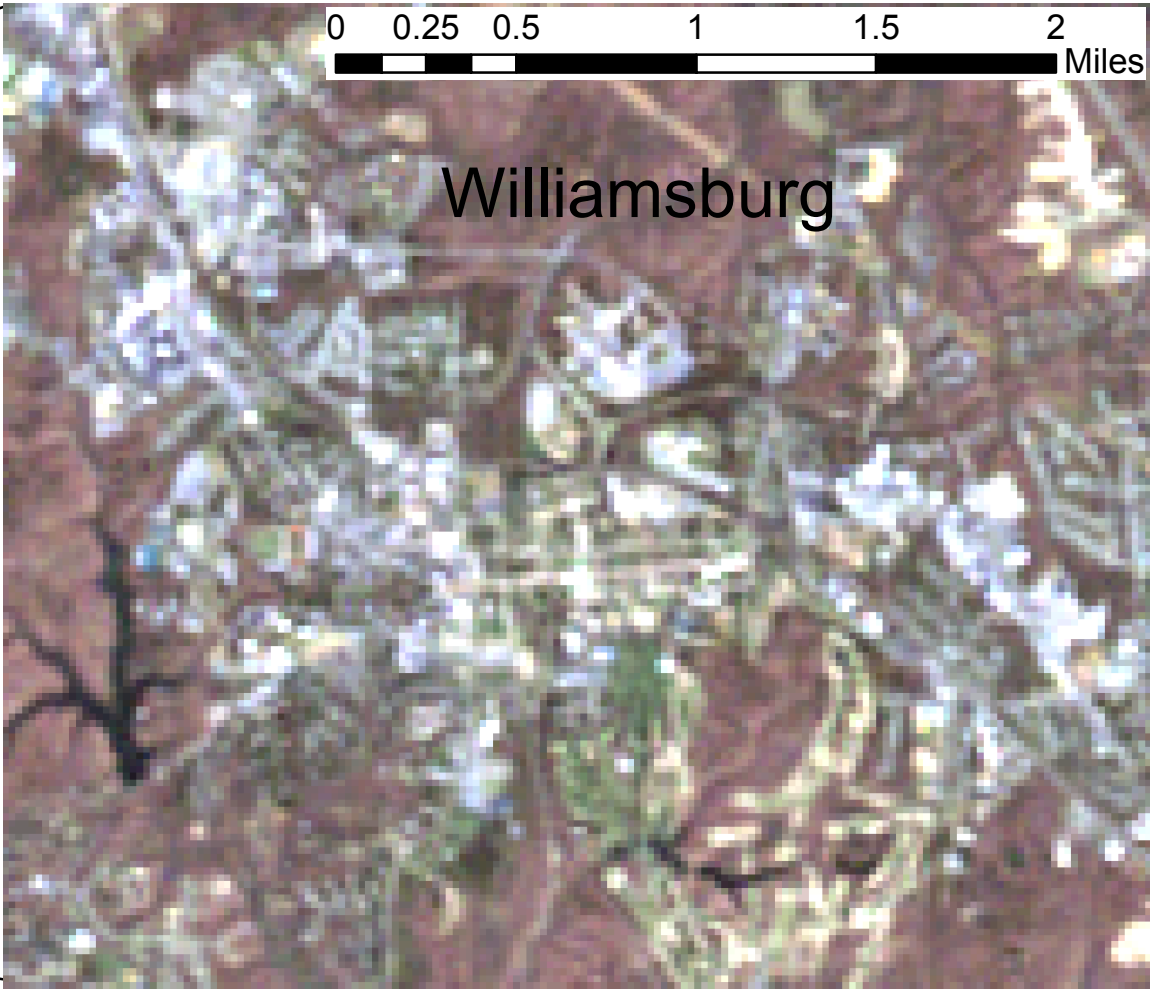

Satellite Imagery of the Williamsburg and Jamestown Area

Landsat Imagery from April 5, 2004
shown as true-color (321).

Related SOLs: ES. 3b, and VS. 3b and 4c.